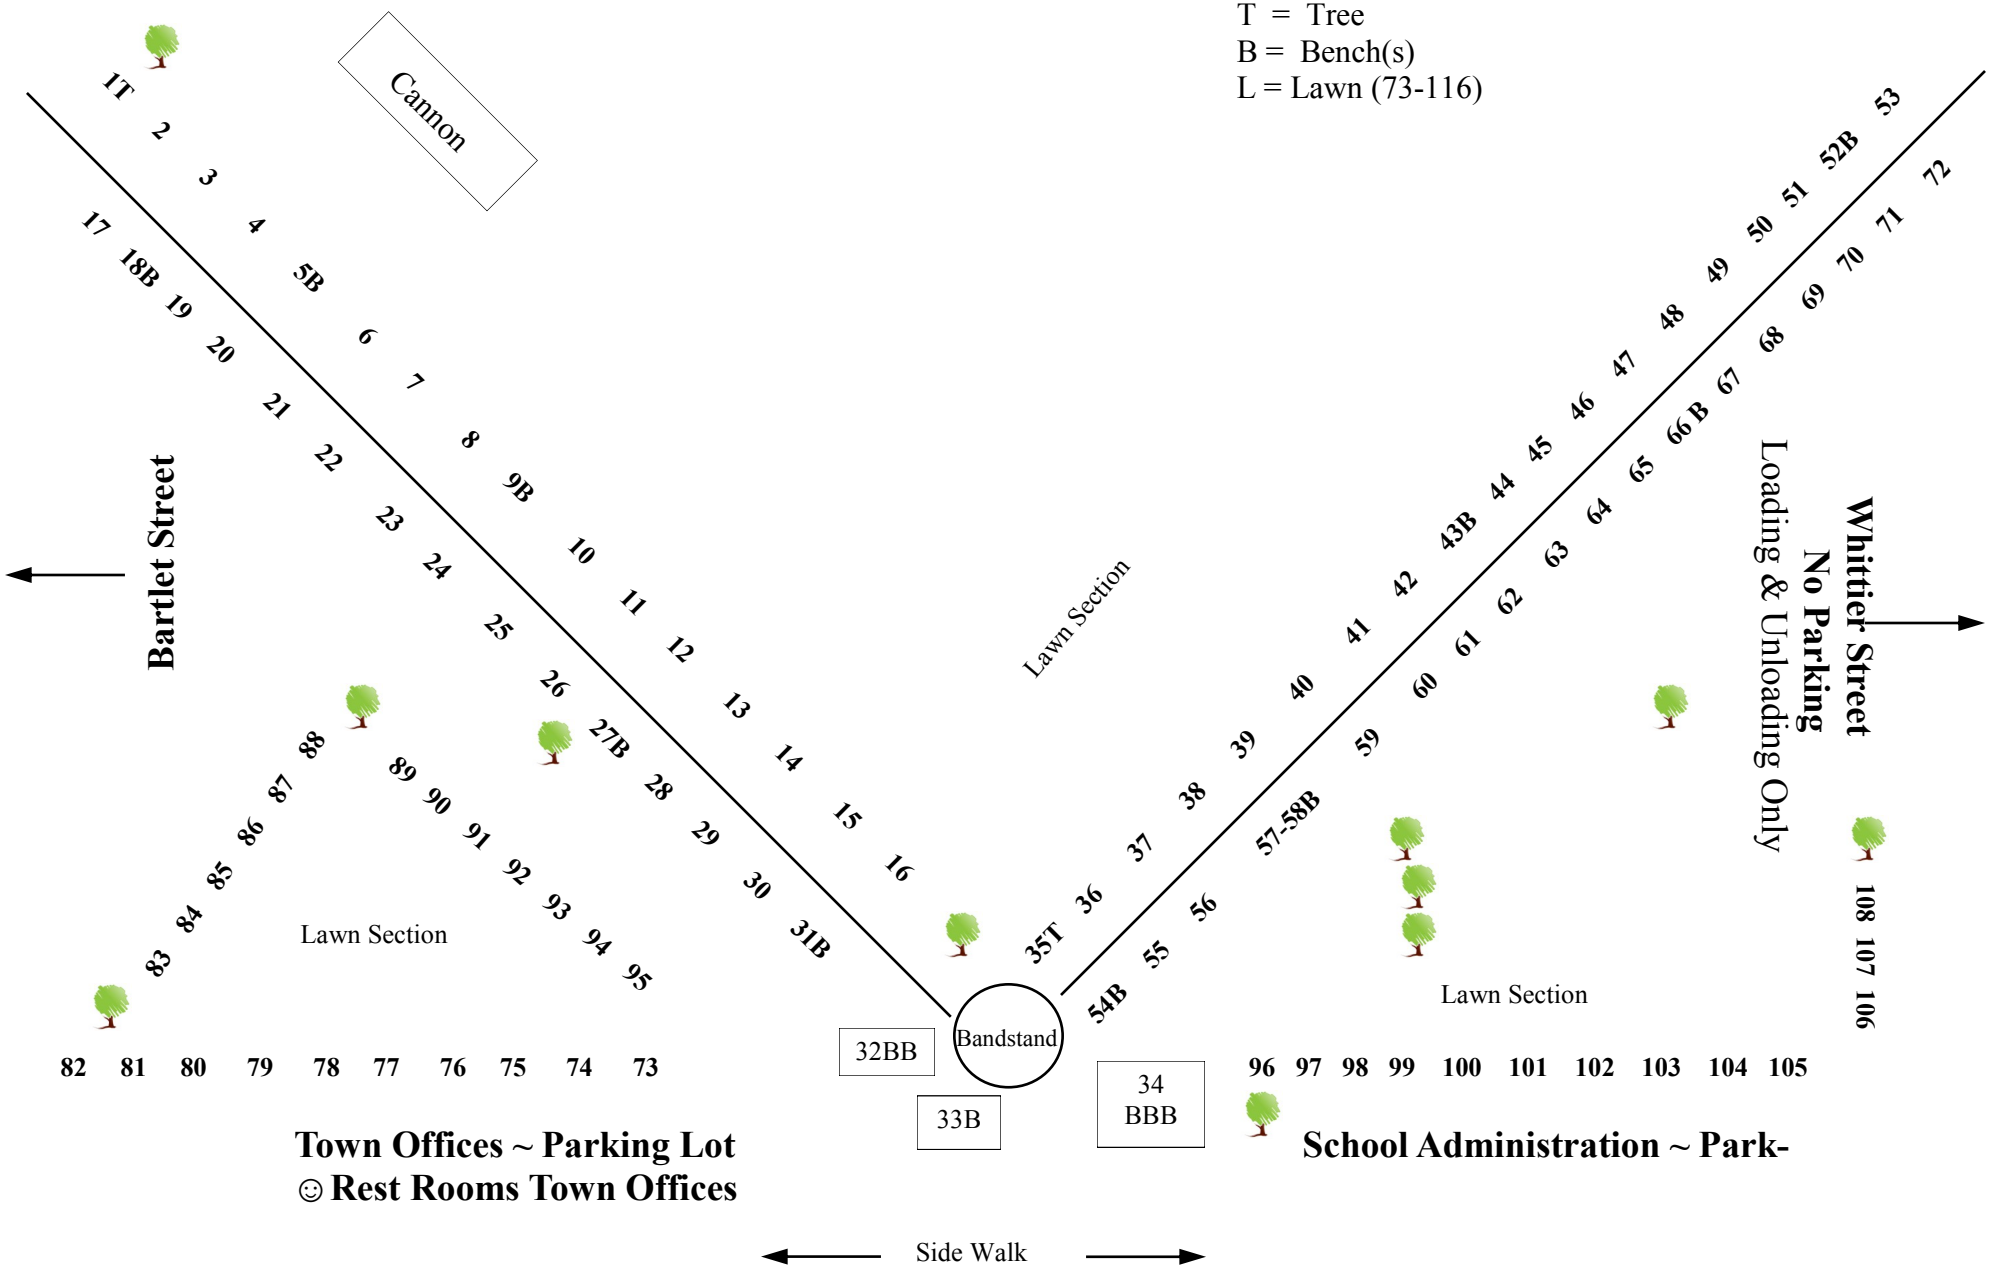

# Andover's Yard Sale Map

Chestnut Street

- ☺ = Rest Rooms
- T = Tree
- B = Bench(s)
- L = Lawn (73-116)

Town Offices ~ Parking Lot  
☺ Rest Rooms Town Offices

School Administration ~ Park-

Side Walk