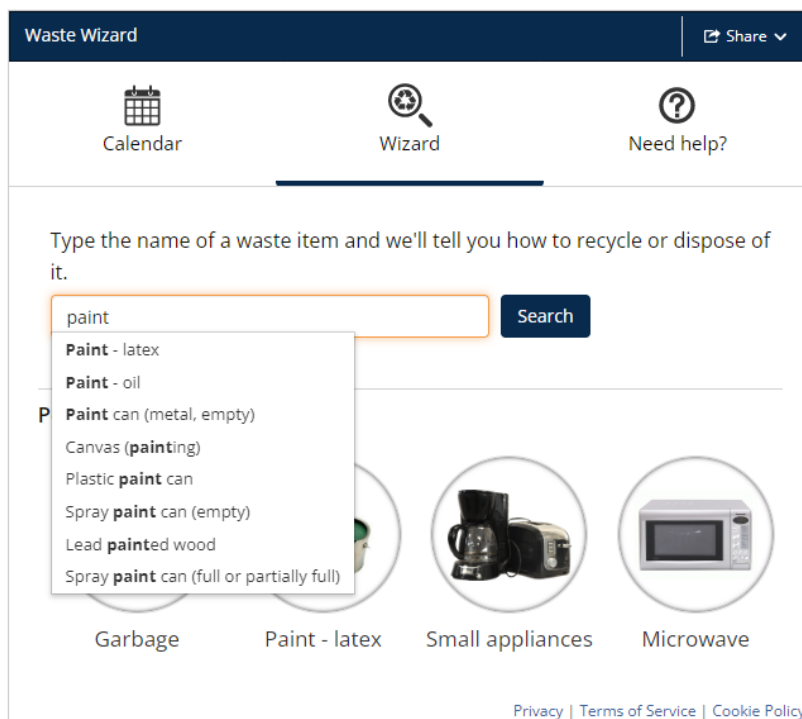

List of Materials

Powered by **ReCollect**